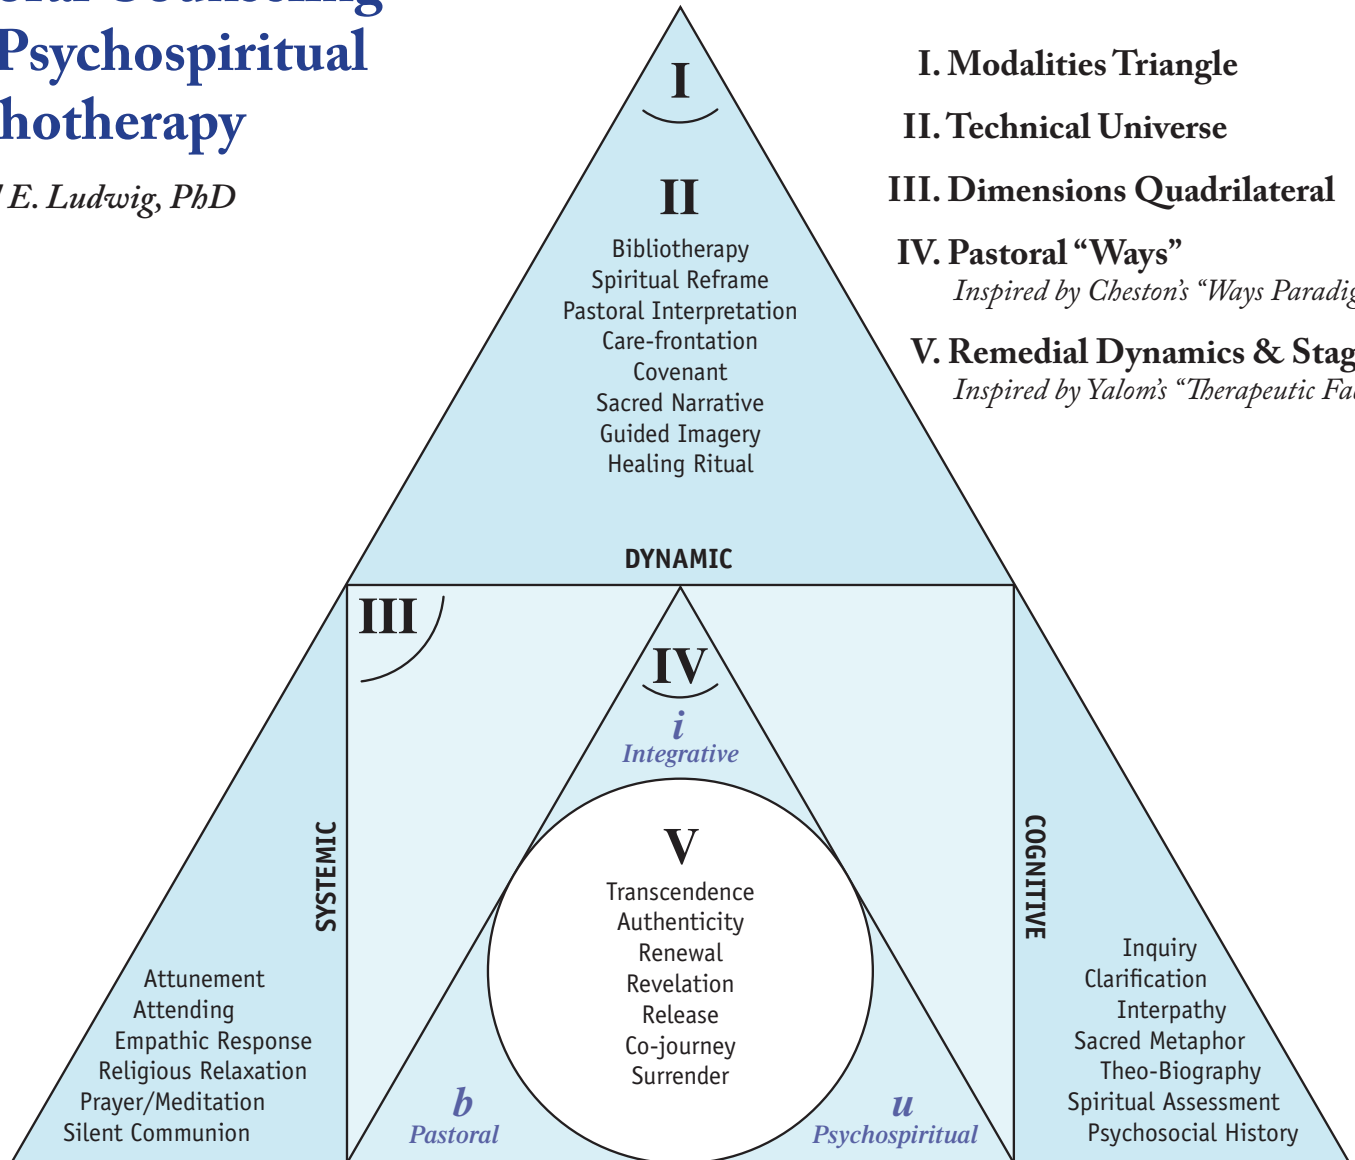

# A Pastoral Paradigm for Spiritual Direction, Pastoral Counseling and Psychospiritual Psychotherapy

Michael E. Ludwig, PhD

**Psychospiritual  
Psychotherapy**  
Relationship with Self

**I. Modalities Triangle**

**II. Technical Universe**

**III. Dimensions Quadrilateral**

**IV. Pastoral “Ways”**

*Inspired by Cheston’s “Ways Paradigm”*

**V. Remedial Dynamics & Stages**

*Inspired by Yalom’s “Therapeutic Factors”*

**Spiritual Direction**  
Relationship with Deity

**Pastoral Counseling**  
Relationship with Others